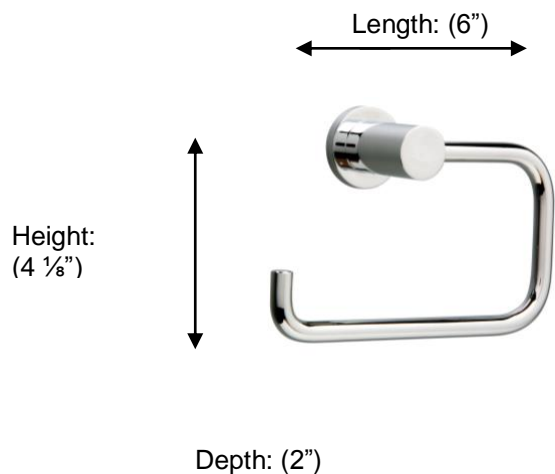

M6710 Contemporary Toilet Roll Holder

Description:

Contemporary Toilet Roll Holder

Finishes:

■ CR – Chrome

Material:

Brass

Method of Attachment:

Direct to wall

Country of Origin:	United Kingdom
---------------------------	----------------